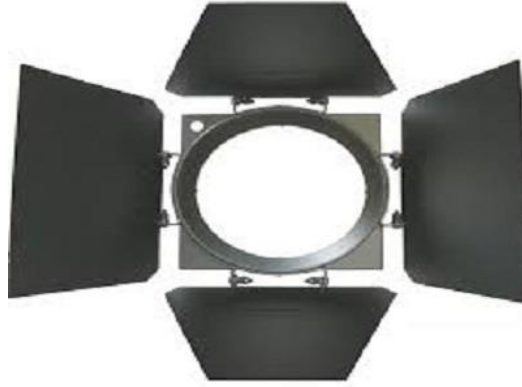

Arena Barndoor Fresnel Spot/Selecon PC

Arena Barndoor Fresnel Spot/Selecon PC Teknik Özellikleri

4 leaf barndoor